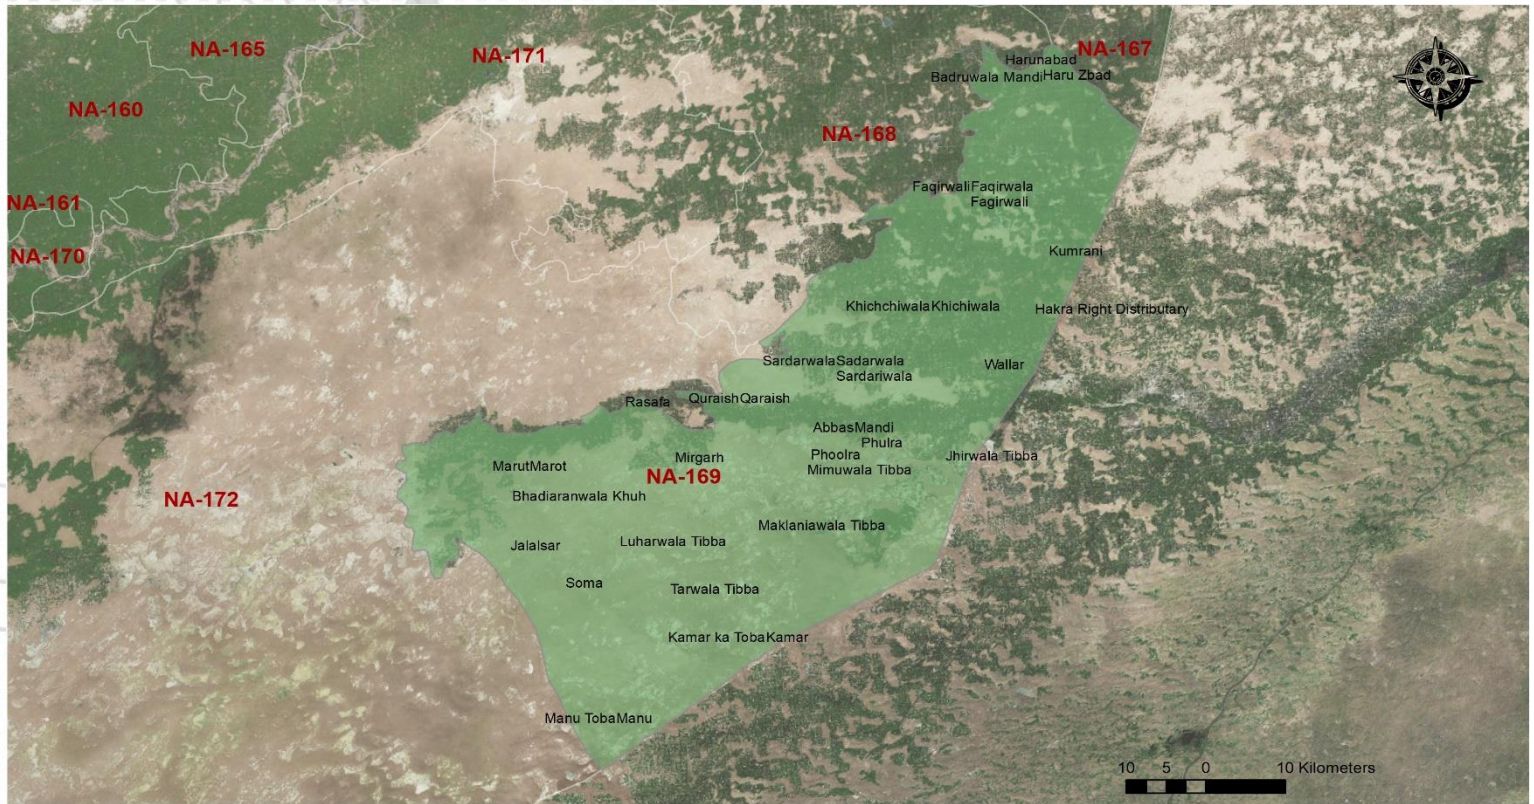

CONSTITUENCY PROFILE

NA-169 BAHAWALNAGAR-IV PUNJAB

CONSTITUENCY POPULATION

768,652

VOTER STATISTICS

Male **235,013**

Female **175,631**

Total **410,644**

53% of the total population are registered as voters

POLLING STATIONS

35 Male **33** Female **239** Combined **307** Total

Number of polling stations where registered voters exceed 1,200 **194**

POLLING BOOTHS

495 Male **363** Female **858** Total

AVERAGE VOTER AT POLLING STATION **1,338** AVERAGE VOTER AT POLLING BOOTH **479**

LIST OF CONTESTING CANDIDATES

#	Name	Name of Political Party
1	Abrar Azam	Pakistan Peoples Party (Shaheed Bhutto)
2	Ahmad Khan Kamoka	Tehreek-e-Labaik Pakistan
3	Khadija Khanam	Independent
4	Shoukat Mehmood	Independent
5	Ishrat Manzoor	Muttahidda Majlis-e-Amal Pakistan
6	Ghulam Murtaza	Independent
7	Muhammad Ismail	Amun Taraqqi Party
8	Muhammad Ijaz Ul Haq	Pakistan Muslim League (Zia)
9	Muhammad Anwar	Independent
10	Muhammad Yousaf Ghouri	All Pakistan Muslim League
11	Noor Ul Hassan Tanvir	Pakistan Muslim League (Nawaz)